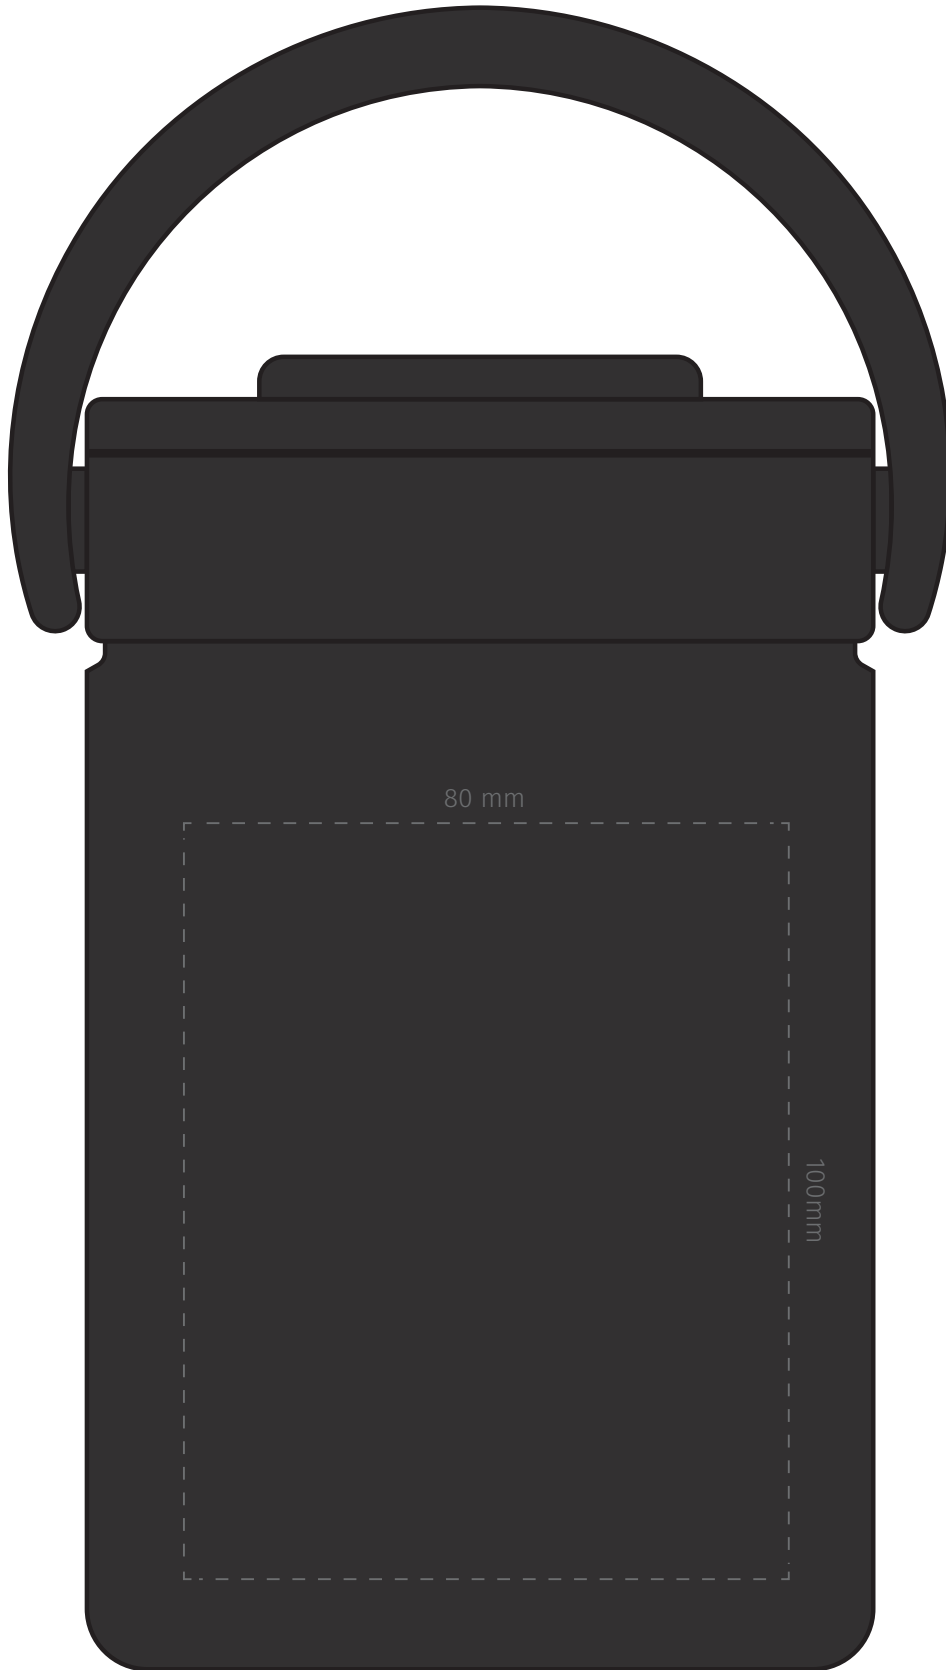

TEMPLATE:

■ VERSA FOOD CARRIER SET

Item shown at 80% actual size when viewed on A4 paper

BRANDING - Screenprint & engraving

Max branding area 80 x 100mm